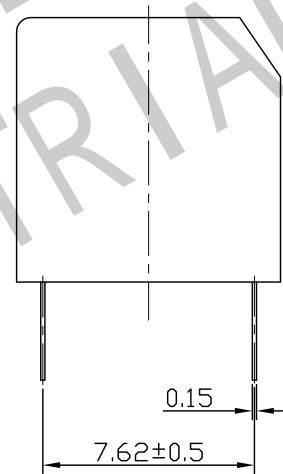

P. C. B LAYOUT

Model No.	COVER COLOR
DIP-503L-01	RED
DIP-503L-02	BLUE

KWAN DA INDUSTRIAL CO., LTD.

TITLE : SLIDE DIP SWITCH
 MODEL : DIP-503L (W01104)

UNIT : MM	DWN.	DATE
SCALE : 5: 1	CHK'D	DATE
VERSION 01	APPD.	DATE

TOLERANCE	ANGLE TOL
<=1.5mm ± 0.1	± 2°
> 1.5mm ± 0.2	
>=10.0mm ± 0.3	

NO.	PART NAME	MATERIAL	QTY.	FINISHING
4	TERMINAL	COPPER ALLOY	10	AU PLATED
3	CASE	NYLON	1	BLACK
2	COVER	NYLON	1	RED/BLUE
1	KNOB	NYLON	5	WHITE