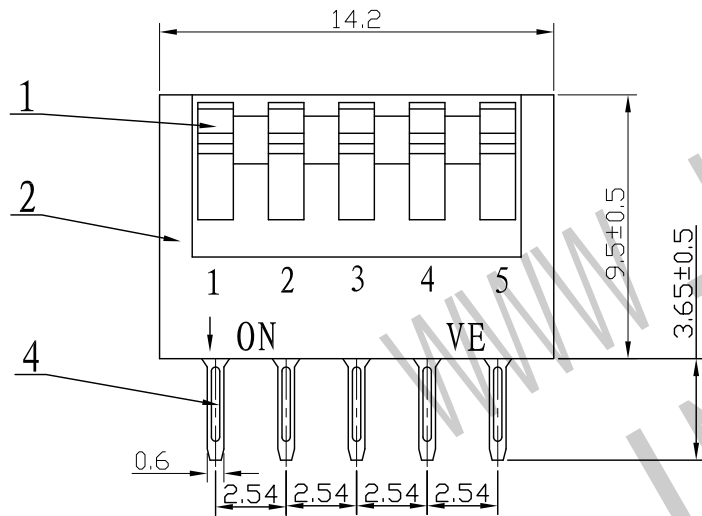

P. C. B LAYOUT

Model No.	COVER COLOR
DIP-503L-01	RED
DIP-503L-02	BLUE

KWAN DA INDUSTRIAL CO., LTD.

TITLE : SLIDE DIP SWITCH
 MODEL : DIP-503L (W01104)

UNIT : MM	DWN.	DATE
SCALE : 5: 1	CHK'D	DATE
VERSION 01	APPD.	DATE

TOLERANCE	ANGLE TOL
<=1.5mm ± 0.1	± 2°
> 1.5mm ± 0.2	
>=10.0mm ± 0.3	

NO.	PART NAME	MATERIAL	QTY.	FINISHING
4	TERMINAL	COPPER ALLOY	10	AU PLATED
3	CASE	NYLON	1	BLACK
2	COVER	NYLON	1	RED/BLUE
1	KNOB	NYLON	5	WHITE